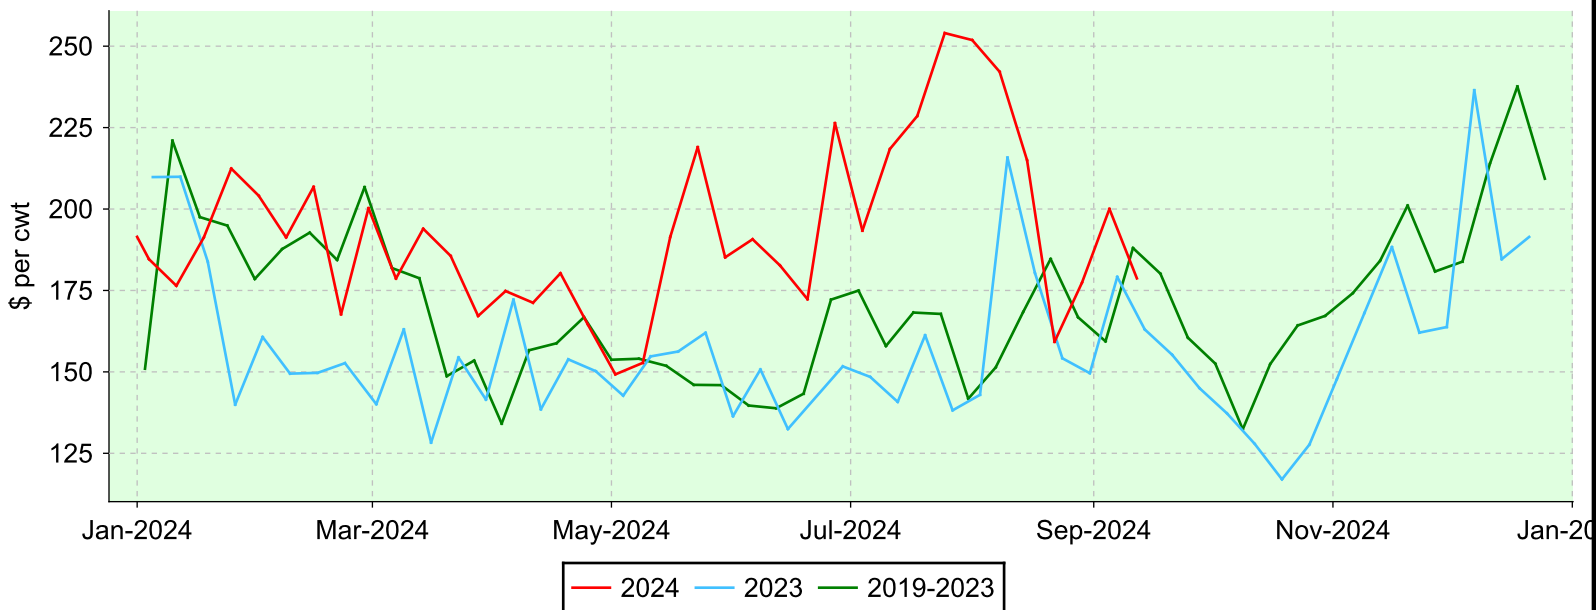

# Sheep (all weights)

Brussels, Thursday sales.

## Average Price

## Volume